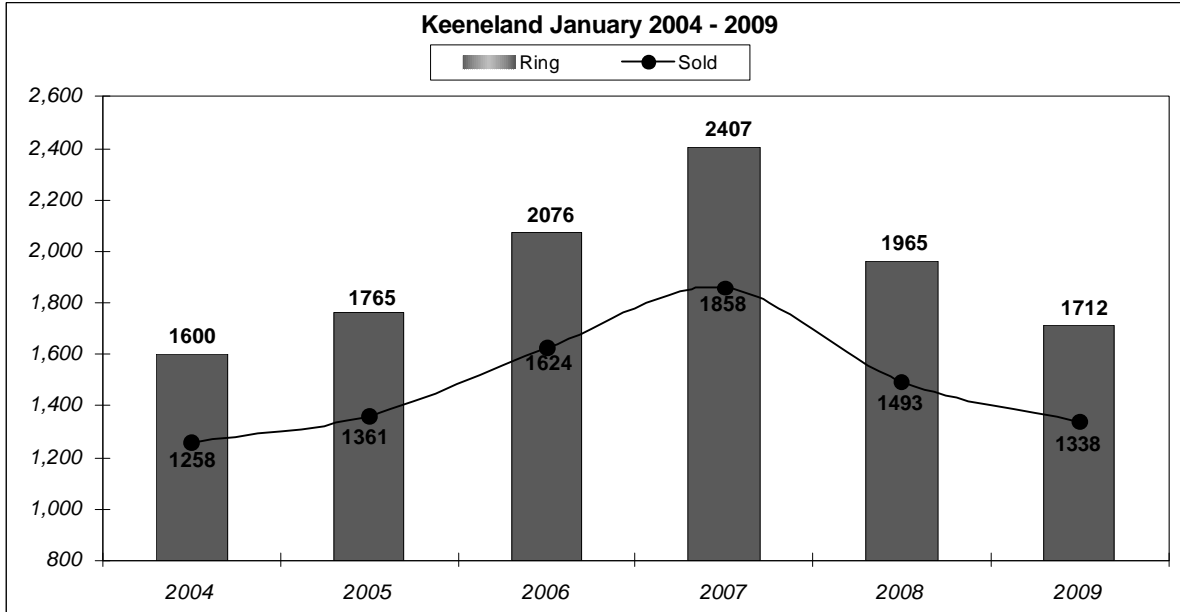

Keeneland January 2004 - 2009

	2004	2005	2006	2007	2008	2009	'09 vs '08
Ring	1600	1765	2076	2407	1965	1712	-13%
Sold	1258	1361	1624	1858	1493	1338	-10%
% Sold	79%	77%	78%	77%	76%	78%	-3%
Gross	$31,186,000	$53,418,000	$72,174,900	$72,698,200	$70,446,000	$32,824,000	-53%
Average	$24,790	$39,249	$44,443	$39,127	$47,184	$24,532	-48%