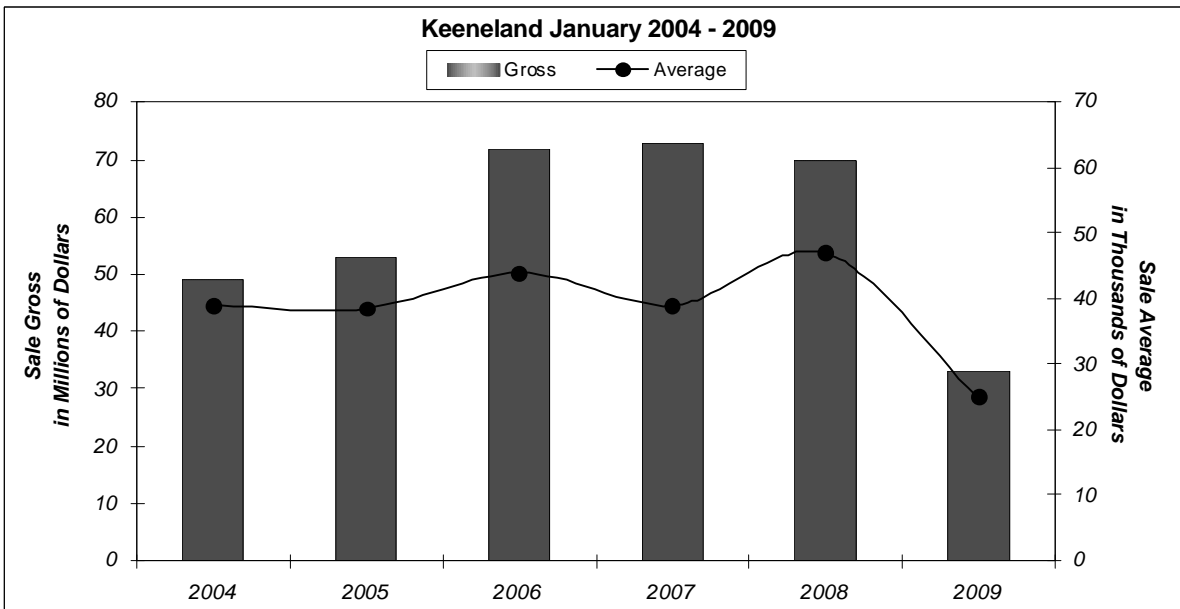

2004	2005	2006	2007	2008	2009	'09 vs '08
Gross	49	53	72	73	70	33	-53%
Average	39	39	44	39	47	25	-47%